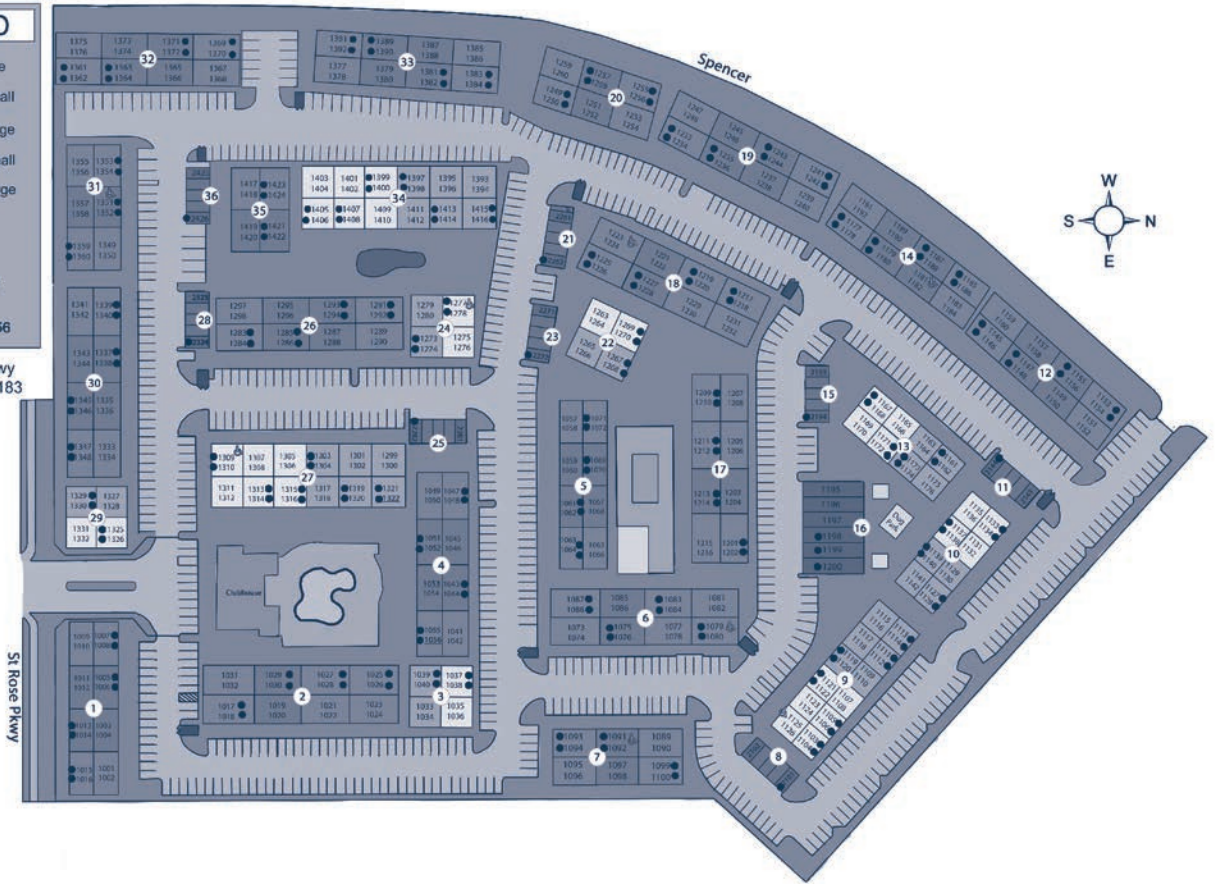

LEGEND

- Carriage House
- 1 Bedroom Small
- 1 Bedroom Large
- 2 Bedroom Small
- 2 Bedroom Large
- 3 Bedroom
- Townhome
- Wood Flooring

Models
1322, 1053, 1056

3140 St Rose Pkwy
Las Vegas, NV 89183
8/9/16

evolve

apartment homes

3140 St. Rose Parkway
Henderson, Nevada 89052
(702) 550-4000
EvolveLV.com