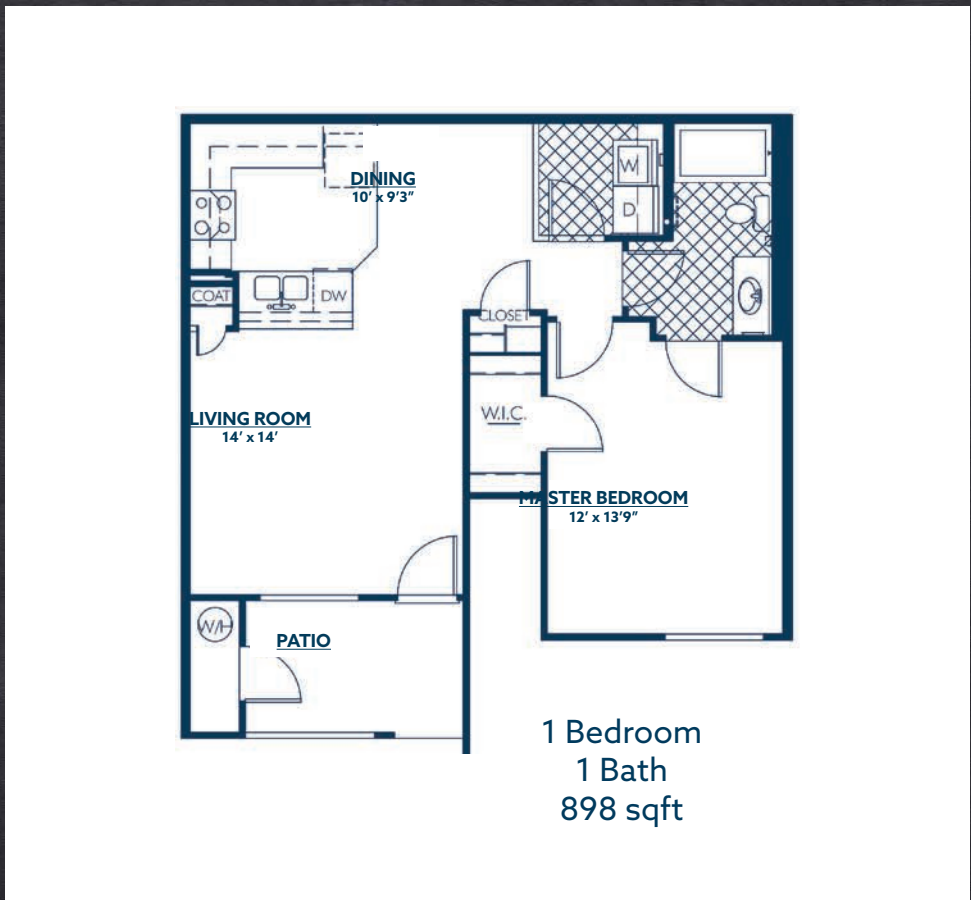

Ranging in size from one bedroom to three bedroom including a large two bedroom townhouse, Evolve features **quartz kitchens**, custom lighting, and a washer & dryer in every home. The impressive selection of amenities include a business and Internet lounge, entertainment lounge, health and fitness center, virtual fitness training, outdoor terrace with BBQ grills and an impressive outdoor **swimming pool with cabanas**.

2 Bedroom
2 Bath
1123 sqft

2 Bedroom
2 Bath
1219 sqft

2 Bedroom, 2.5 Bath Townhouse • 1245 sqft

3 Bedroom, 2 Bath • 1390 sqft

LEGEND

-  Carriage House
-  1 Bedroom Small
-  1 Bedroom Large
-  2 Bedroom Small
-  2 Bedroom Large
-  3 Bedroom
-  Townhome
-  Wood Flooring