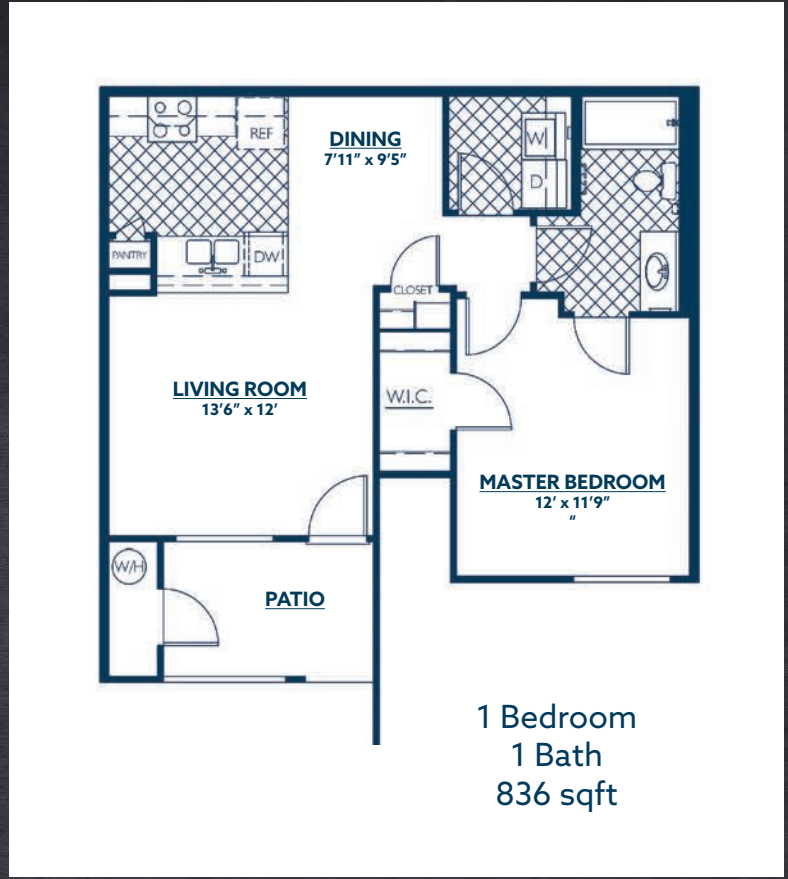

Ranging in size from one bedroom to three bedroom including a large two bedroom townhouse, Evolve features **quartz kitchens**, custom lighting, and a washer & dryer in every home. The impressive selection of amenities include a business and Internet lounge, entertainment lounge, health and fitness center, virtual fitness training, outdoor terrace with BBQ grills and an impressive outdoor **swimming pool with cabanas**.

2 Bedroom
2 Bath
1123 sqft

2 Bedroom
2 Bath
1219 sqft

2 Bedroom, 2.5 Bath Townhouse • 1245 sqft

3 Bedroom, 2 Bath • 1390 sqft

LEGEND

-  Carriage House
-  1 Bedroom Small
-  1 Bedroom Large
-  2 Bedroom Small
-  2 Bedroom Large
-  3 Bedroom
-  Townhome
-  Wood Flooring