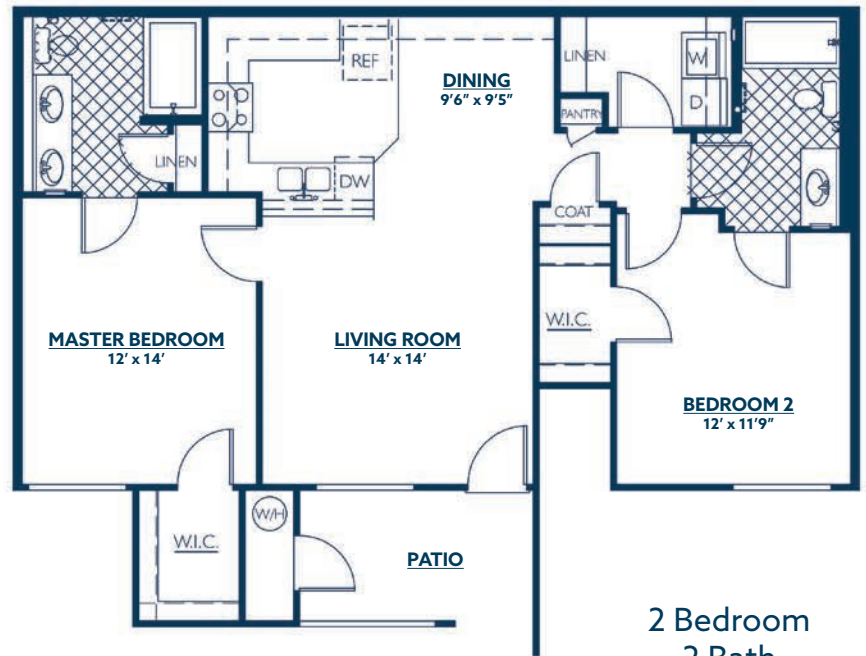

Ranging in size from one bedroom to three bedroom including a large two bedroom townhouse, Evolve features **quartz kitchens**, custom lighting, and a washer & dryer in every home. The impressive selection of amenities include a business and Internet lounge, entertainment lounge, health and fitness center, virtual fitness training, outdoor terrace with BBQ grills and an impressive outdoor **swimming pool with cabanas**.

2 Bedroom
2 Bath
1123 sqft

2 Bedroom
2 Bath
1219 sqft

2 Bedroom, 2.5 Bath Townhouse • 1245 sqft

3 Bedroom, 2 Bath • 1390 sqft

LEGEND

-  Carriage House
-  1 Bedroom Small
-  1 Bedroom Large
-  2 Bedroom Small
-  2 Bedroom Large
-  3 Bedroom
-  Townhome
-  Wood Flooring