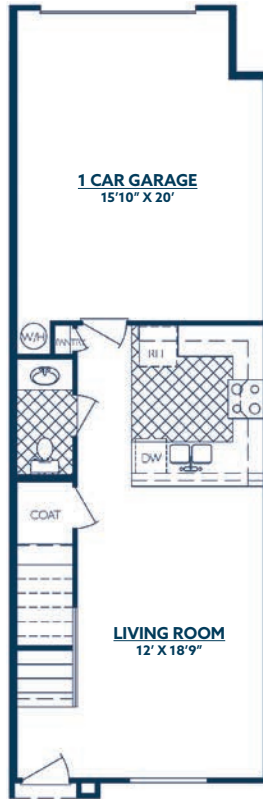

2 Bedroom
2 Bath
1123 sqft

2 Bedroom
2 Bath
1219 sqft

2 Bedroom, 2.5 Bath Townhouse • 1245 sqft

3 Bedroom, 2 Bath • 1390 sqft

LEGEND

-  Carriage House
-  1 Bedroom Small
-  1 Bedroom Large
-  2 Bedroom Small
-  2 Bedroom Large
-  3 Bedroom
-  Townhome
-  Wood Flooring