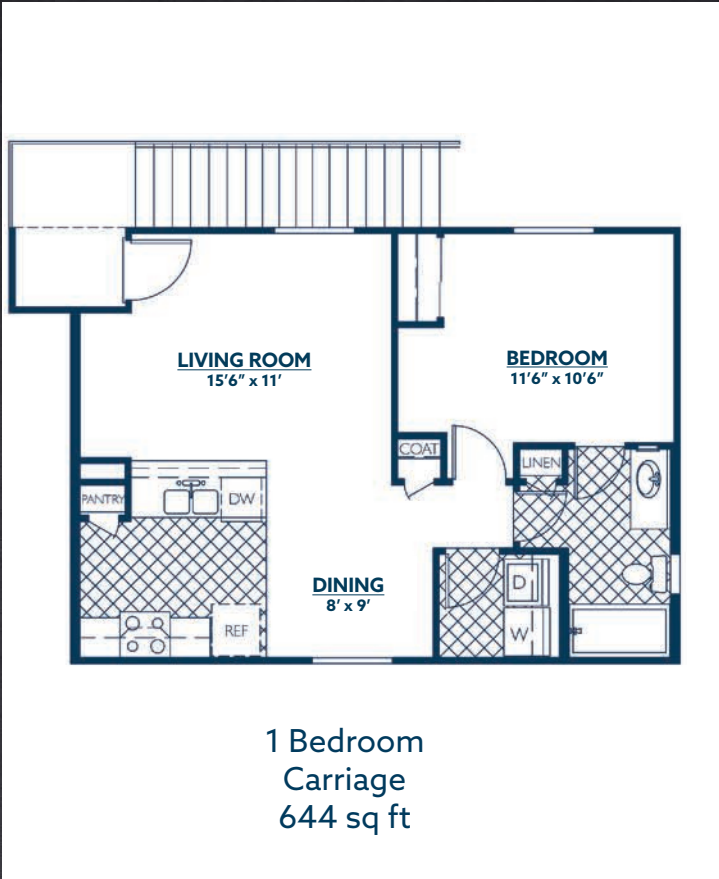

Ranging in size from one bedroom to three bedroom including a large two bedroom townhouse, Evolve features **quartz kitchens**, custom lighting, and a washer & dryer in every home. The impressive selection of amenities include a business and Internet lounge, entertainment lounge, health and fitness center, virtual fitness training, outdoor terrace with BBQ grills and an impressive outdoor **swimming pool with cabanas**.

2 Bedroom
2 Bath
1123 sqft

2 Bedroom
2 Bath
1219 sqft

2 Bedroom, 2.5 Bath Townhouse • 1245 sqft

3 Bedroom, 2 Bath • 1390 sqft

LEGEND

-  Carriage House
-  1 Bedroom Small
-  1 Bedroom Large
-  2 Bedroom Small
-  2 Bedroom Large
-  3 Bedroom
-  Townhome
-  Wood Flooring